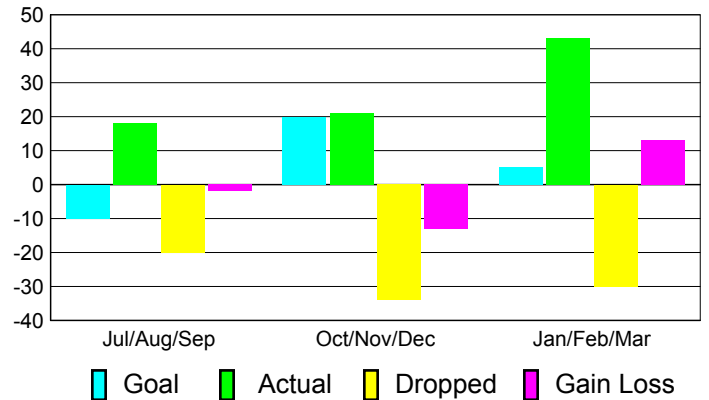

Club Results 2010-2011

Goal, New, Dropped, Gain/Loss

MEMBERSHIP

**Membership Results
2010-2011**

**Membership
2009-2010**

Month	Net Memb Goal	Actual New Memb	Actual Dropped Memb	Gain/Loss of Memb	Gain/Loss of Memb
Jul/Aug/Sep	-10	18	-20	-2	6
Oct/Nov/Dec	20	21	-34	-13	4
Jan/Feb/Mar	5	43	-30	13	12
Totals	15	82	-84	-2	22

Membership Results 2010-2011

Goal, New, Dropped, Gain/Loss

Comparison of Club Gain/Loss

Current Year Compared to the Previous Year

Comparison of Membership Gain/Loss

Current Year Compared to the Previous Year