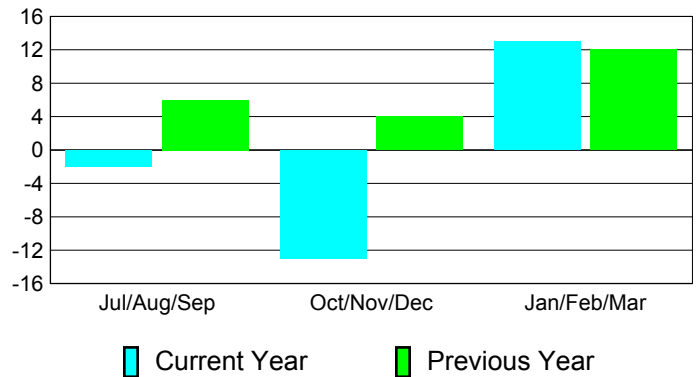

Club Results 2010-2011

Goal, New, Dropped, Gain/Loss

MEMBERSHIP

**Membership Results
2010-2011**

**Membership
2009-2010**

Month	Net Memb Goal	Actual New Memb	Actual Dropped Memb	Gain/Loss of Memb	Gain/Loss of Memb
Jul/Aug/Sep	-10	18	-20	-2	6
Oct/Nov/Dec	20	21	-34	-13	4
Jan/Feb/Mar	5	43	-30	13	12
Totals	15	82	-84	-2	22

Membership Results 2010-2011

Goal, New, Dropped, Gain/Loss

Comparison of Club Gain/Loss

Current Year Compared to the Previous Year

Comparison of Membership Gain/Loss

Current Year Compared to the Previous Year

YTD Status Quo Clubs 2010-2011

Status Quo Clubs Compared to Status Quo Members

Gender Comparison 2010-2011

Jul/Aug/Sep

Oct/Nov/Dec

Jan/Feb/Mar

Male

Female